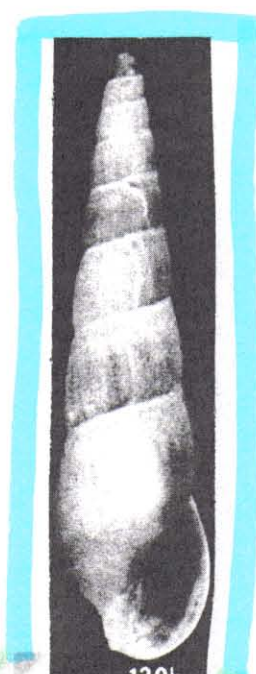

PROPELEVIS

PONDER 1968

120

= TRISTIS

**Duplicaria (Pervicacia) propelevis** (Ponder, 1968)

North Island. Waikanae Beach, Wellington west coast (type).

Shell rather small for the genus, 10.95 mm. in height, very tall and slender, axial sculpture subobsolete, the last three whorls quite smooth, and there is no spiral sculpture. Colour pale yellowish-brown.

Height 10.95 mm., width 2.75 mm.

*Pervicacia propelevis* Ponder, 1968D, p. 46

POWELL ~~POWELL~~ 1971 124c

120k, Paratype of *Pervicacia propelevis* Ponder, National Museum of New Zealand, Wellington; 9.7 mm. BRAT 87