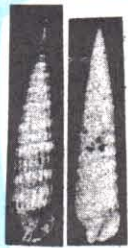

ALTA
TINKER 1958
DALL (95)

= SWAINSONI

Second Row, Left and Right

THE CURVED AUGER SHELL *Terebra inflexa* Pease variety *alta* Dall

This small species is covered over the outside by smooth, rounded, longitudinal ribs or plications. It is of a very light tan color and is marked with two darker encircling bands. It is about one inch in length. This variety is found in the Hawaiian Islands. TINKER 1958

WHERE IN DALL HAS TINKER ~~FOUND~~
FOUNDED ALTA ??!